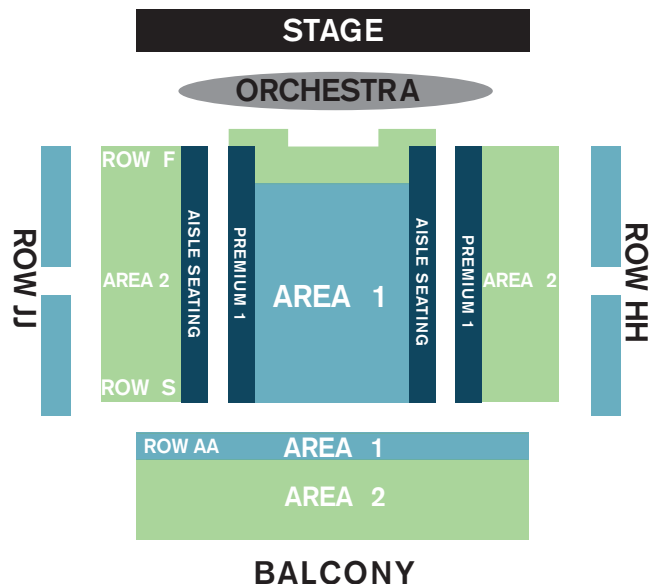

PORTER CENTER
at Brevard College

Exclusive Subscriber Benefits

GREAT SAVINGS. FIRST NOTICE.
Enjoy up to **35% off** single ticket prices and get priority access to special shows like Opening Night, Season Finale, and BMC Presents.

SAVE YOUR SEAT.
Year after year, we'll keep your favorite subscription seat reserved.*

* Prior year subscription seats must be renewed by March 14, 2017

BRING A FRIEND AND SAVE 10%! Get 10% off single tickets purchased at the time of your subscription. Bring a friend and introduce someone you love to BMC.

NO HASSLE, FREE EXCHANGES.
If your schedule changes, no worries. It's easy to exchange your seats.

SUBSCRIBE NOW.
1. COMPLETE & MAIL.
Send us your selections and we will fill your order and email you when it's ready for your review. You can pay by phone or online—the choice is yours!

2. CALL (828) 862-2130.
Call Virginia Carter to purchase (or renew) your 2017 Season Subscription.

3. ORDER ONLINE.
Visit brevardmusic.org.

QUESTIONS? Call Virginia Carter at (828) 862-2130

2017 SUBSCRIPTION GUIDE • Save up to 35% off

Enjoy performances as
captivating
as the view.

2017 Brevard Music Center
SUMMER FESTIVAL

Symphony, Opera, Pops, Chamber, Country, Bluegrass, Jazz ... and YOU!

Subscribe now to Brevard Music Center and be part of one of the country's premier summer music festivals. Join us as a distinguished roster of world-class musicians and emerging talent unites onstage to delight you. Bring your friends, sit in your favorite subscription seats, dine on the lawn, and experience an expansive season of 80 live performances over 10 glorious weeks.

Music and magic fill the air this summer as Artistic Director Keith Lockhart marks his 10th anniversary of visionary leadership.

In celebration, we offer a grand season of classical favorites, a Tony award winner, a series of inspiring faculty and student spotlights, the epic film E.T. The Extra-Terrestrial with live symphony, a season-long Kurt Weill Festival, and so much more!

Under the stars, by the lake, or in an intimate hall, this is the place to enjoy performances as captivating as the view.

This is Brevard.
Be inspired. Be here.

Your subscription is instrumental to the continuation of Brevard Music Center's important mission of teaching gifted young musicians to prepare and perform great musical works at a high artistic level.

BREVARD MUSIC CENTER
SUMMER INSTITUTE & FESTIVAL

BREVARDMUSIC.ORG | (828) 862-2130

349 Andante Lane, Brevard, NC 28712

BREVARD SUMMER MUSIC FESTIVAL

Jacquelyn and Bruce Rogow, Season Sponsors