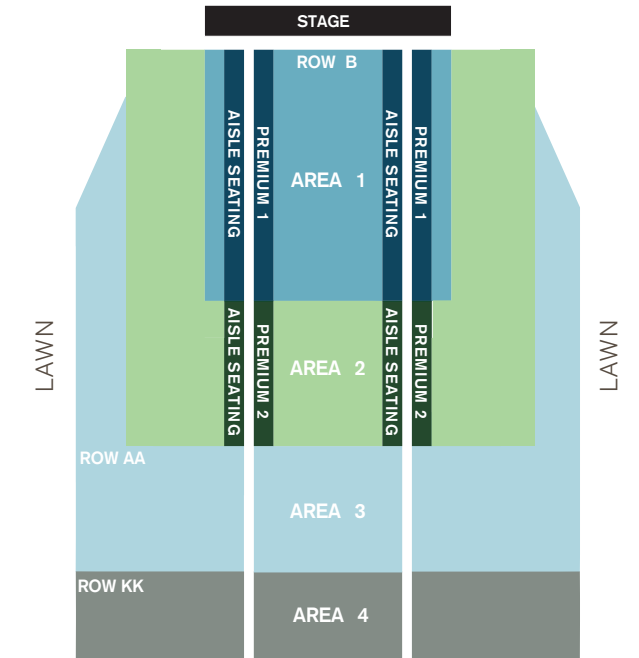

### Special Instructions:

HOLD MY TICKETS AT THE BOX OFFICE  MAIL MY TICKETS

PLEASE RETAIN MY SEATS FROM 2016

PREFERRED SEATING AREA\* (SEE CHART)

PLEASE ADD A DONATION\* TO MY ORDER

I'M A MAESTRO SOCIETY MEMBER AND RECEIVE FREE VIP PARKING FOR ALL WPA EVENTS

## WHITTINGTON-PFOHL AUDITORIUM

Subscriptions & Season Extras	Premium 1 Aisle Seating	Premium 2 Aisle Seating	Area 1	Area 2	Area 3	Area 4	Lawn
Symphony Series	\$629	\$574	\$574	\$464	\$395	\$285	\$165
	Price reflects 35% savings on 17 events						
CYO 12	Save 25% off single tickets						
CYO 9	Save 20% off single tickets						
Student Spotlight	\$25 for all venues						
All Other Single Tickets	\$57	\$52	\$52	\$42	\$36	\$26	\$15
Opening Night*	\$75	\$70	\$70	\$62	\$45	\$30	\$15
BMC Presents: Saturday Spectacular*	\$75	\$70	\$70	\$62	\$45	\$30	\$15
BMC Presents: Ricky Skaggs*	\$60	\$55	\$55	\$45	\$38	\$28	\$15
Season Finale: Verdi Requiem*	\$75	\$70	\$70	\$62	\$45	\$30	\$15